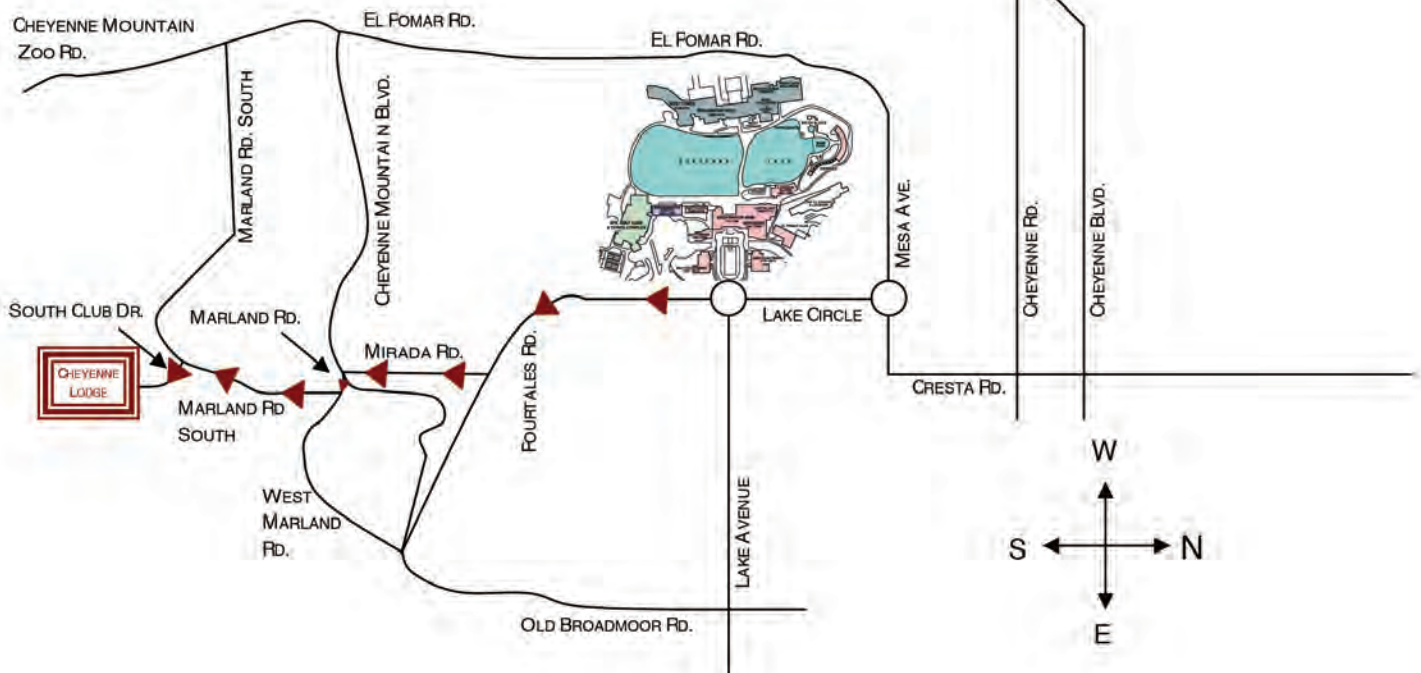

**THE BROADMOOR**  
COLORADO SPRINGS

**Directions to Cheyenne Lodge**

This diagram is not to scale.  
Please use as a directional  
resource only!

**DIRECTIONS TO CHEYENNE LODGE**

- ⑧ Start at the traffic circle in front of BRO<sup>A</sup>DMOOR Main (corner of Lake Avenue and Lake Circle).
- ⑧ Turn Right onto Lake Circle.
- ⑧ Continue to Pourtales Road (Lake Circle curves into Pourtales Road).
- ⑧ Go to Mirada Road, (Pourtales Road curves right into Mirada Road).
- ⑧ Go to Cheyenne Mountain Blvd., Turn Left.
- ⑧ Go to Marland Road, Turn Right.
- ⑧ Go to Marland Road South, Turn Right (Make a Sharp Right).
- ⑧ Go to South Club Drive (the street name is on a short pillar), Turn Left.
- ⑧ Go to the Cheyenne Lodge, which is at the end of the street.

**TO RETURN:**

- ⑧ Begin at Cheyenne Lodge, go North on South Club Drive.
- ⑧ Go to Marland Road South, Turn Right.
- ⑧ Go to Marland Road West, Turn Left.
- ⑧ Go to Cheyenne Mountain Blvd, Turn Left.
- ⑧ Go to Mirada Road, Turn Right.
- ⑧ Go to Pourtales Road, Turn Left.
- ⑧ Go to Lake Circle, Turn Right.
- ⑧ Return to BRO<sup>A</sup>DMOOR Main.